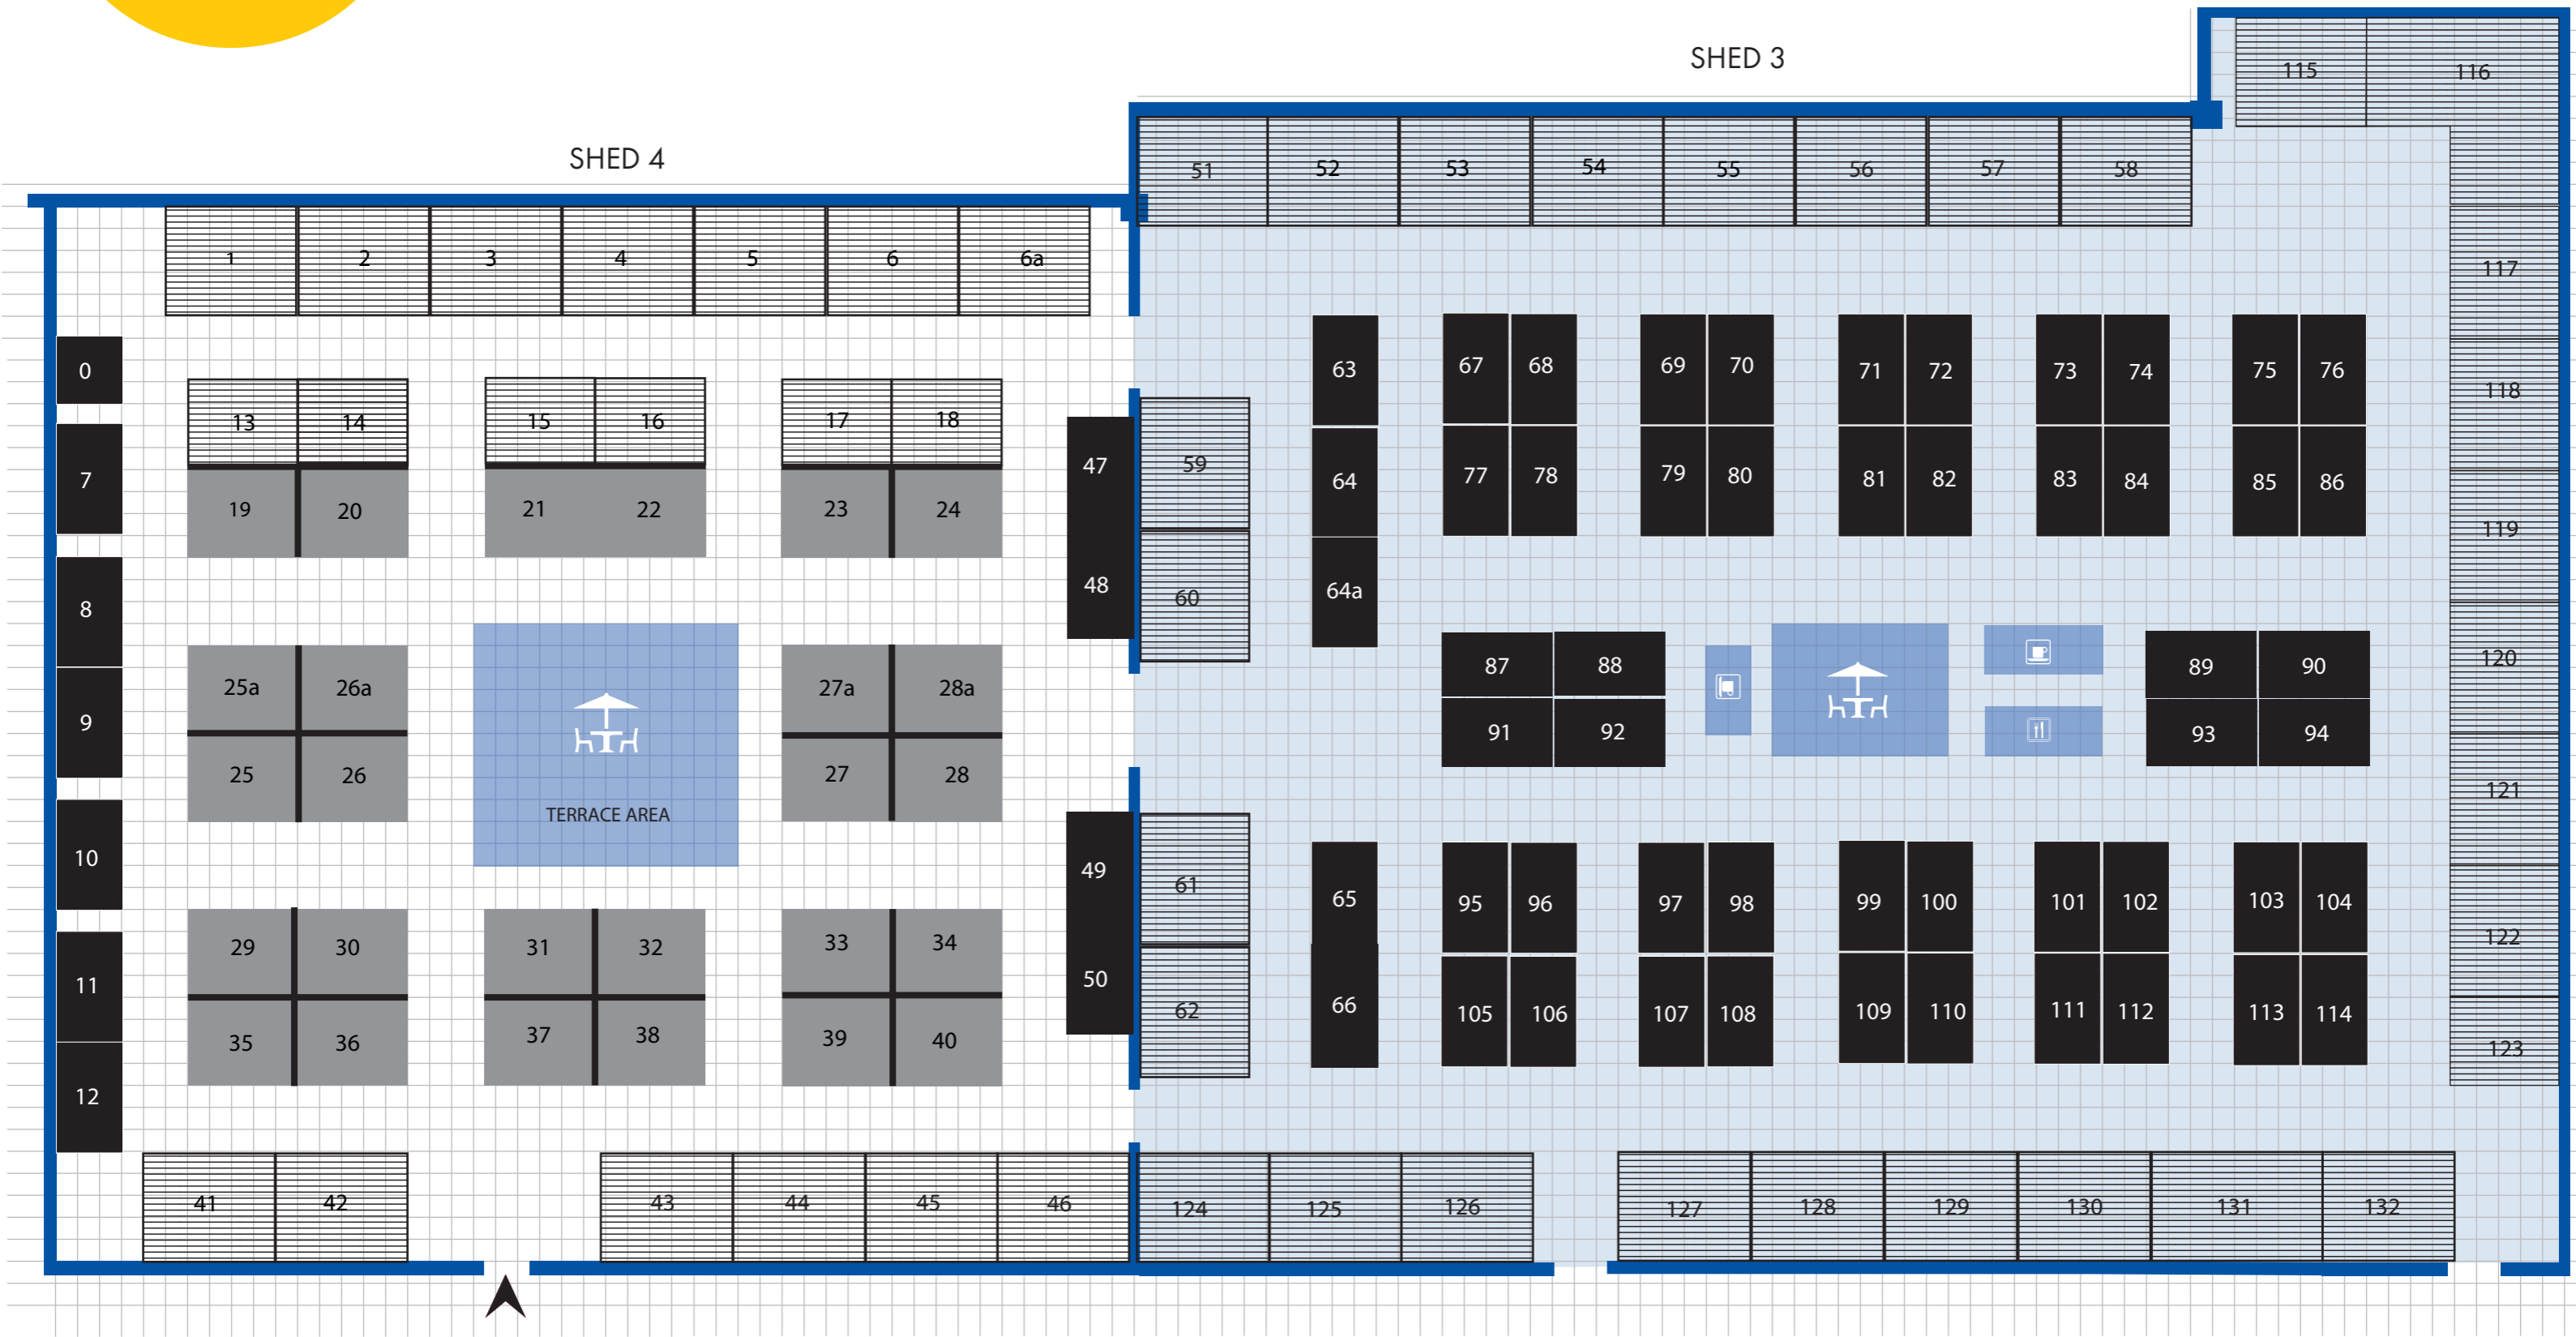

THE BRUSSELS
DESIGN
MARKET

TOUR & TAXIS • TOUR & TAXIS - BRUSSELS
29-30 SEPT. 2018
THE LARGEST VINTAGE DESIGN MARKET IN EUROPE

EXPO SHED - Shed 4
Prices include electricity

30M2 booth 6x5 900€HTVA	20M2 booth 5x4 660€HTVA	15M² booth 5x3 540€HTVA	20M2 booth 5x4 booth setup with wall 1250€HTVA
--------------------------------------	--------------------------------------	---	--

MARKET SHED - shed 3
Prices do not include electricity Electricity 70€ HTVA

30M2 booth 6x5 650€HTVA	15 M2 booth 5x3 390€HTVA	30 M2 2 booths 5x3 650€HTVA	45 M2 3 booths 5x3 1040€HTVA	60 M2 4 booths 5x3 1300€HTVA
--------------------------------------	---------------------------------------	--	---	---